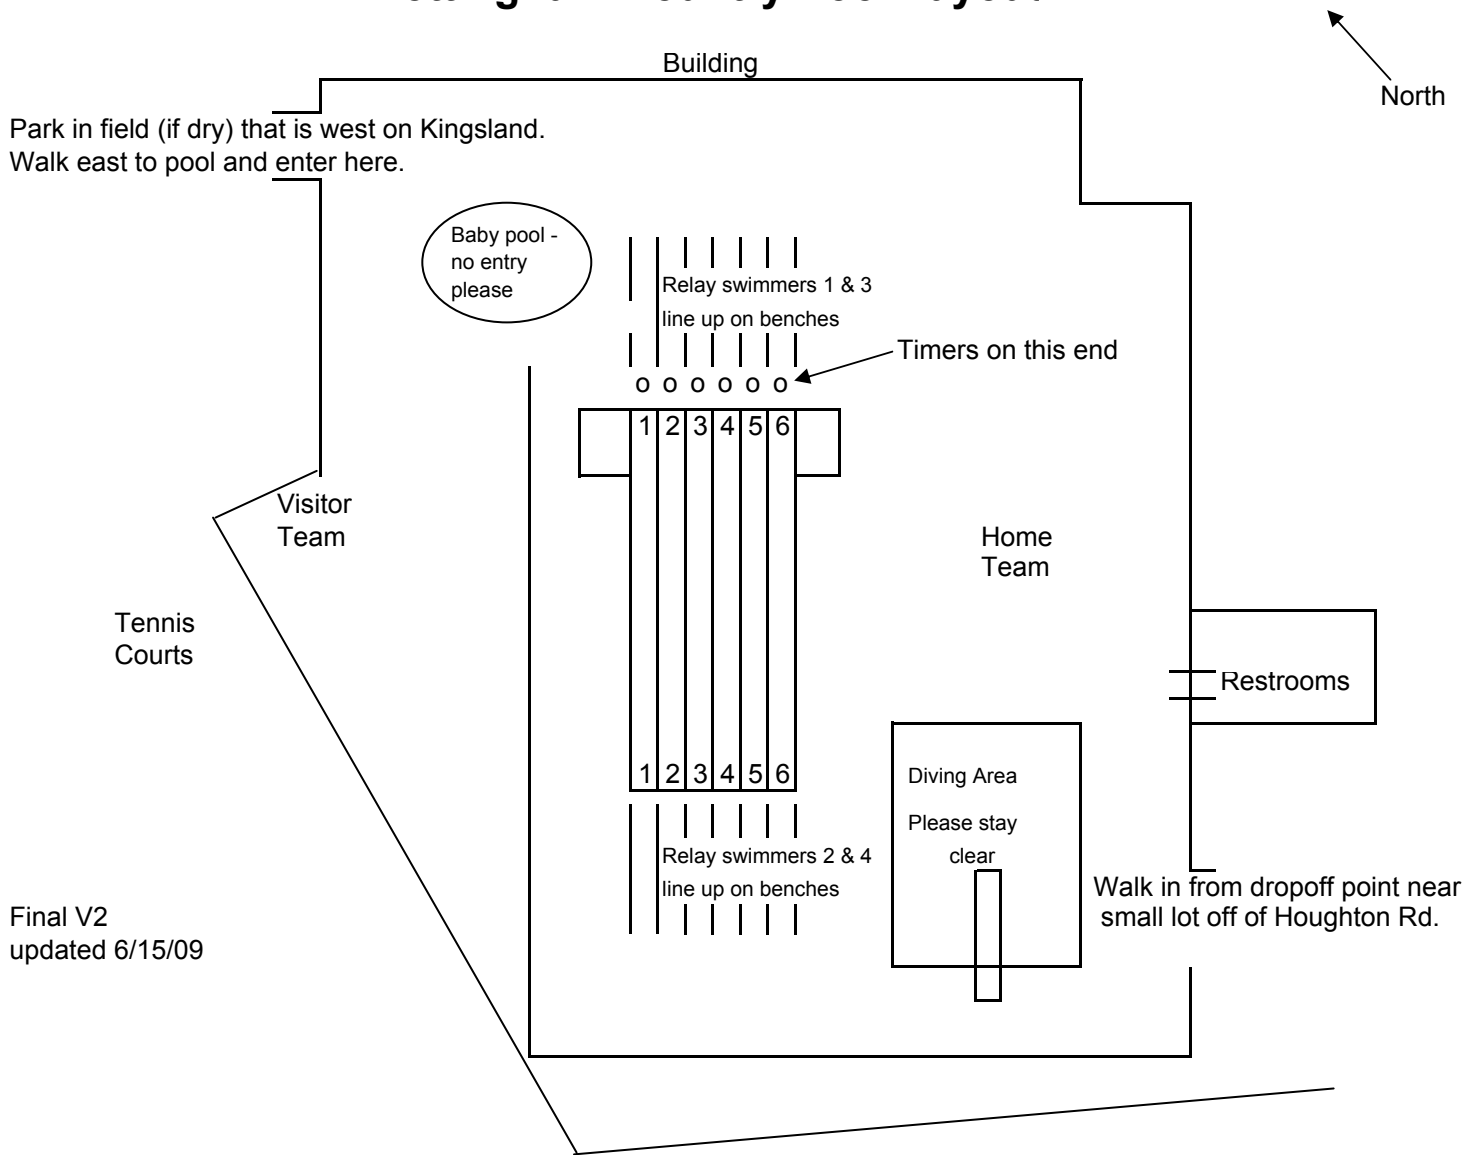

Nottingham Country Pool Layout

Nottingham Country Swim Team at 20201 Kingsland Blvd, Katy 77450

Approach the pool from the west, enter the small parking lot off Kingsland Blvd on the west side of the pool. You may then drive from the small lot into the vacant field (if dry) on west side for parking.

Walk to west side pool entrance. (Visitors' side). If you have a lot of gear, drop off gear at one of two points:

- a) Kingsland, enter the small lot just west of the pool (closer to Visitors' side), or
- b) Houghton Rd, enter the small lot just south of the pool (closer to Home side)

Spaces for Key People for both teams are reserved in the Kingsland lot. Other spots are available on a first come... Some parking on street ok.