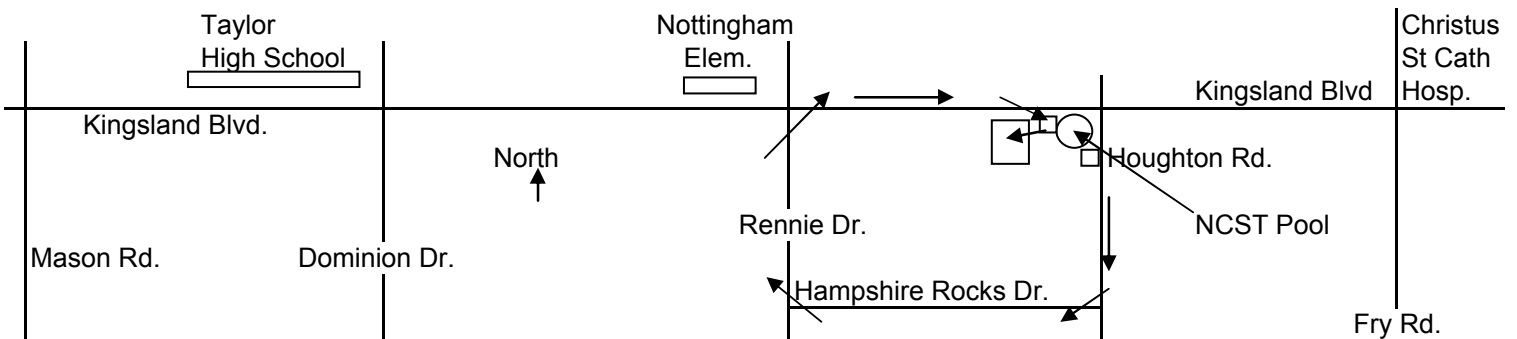

Nottingham Country Pool Layout

Nottingham Country Swim Team at 20201 Kingsland Blvd, Katy 77450

Approach the pool from the west, enter the small parking lot off Kingsland Blvd on the west side of the pool. You may then drive from the small lot into the vacant field (if dry) on west side for parking.

Walk to west side pool entrance. (Visitors' side). If you have a lot of gear, drop off gear at one of two points:

- a) Kingsland, enter the small lot just west of the pool (closer to Visitors' side), or
- b) Houghton Rd, enter the small lot just south of the pool (closer to Home side)

Spaces for Key People for both teams are reserved in the Kingsland lot. Other spots are available on a first come... Some parking on street ok.