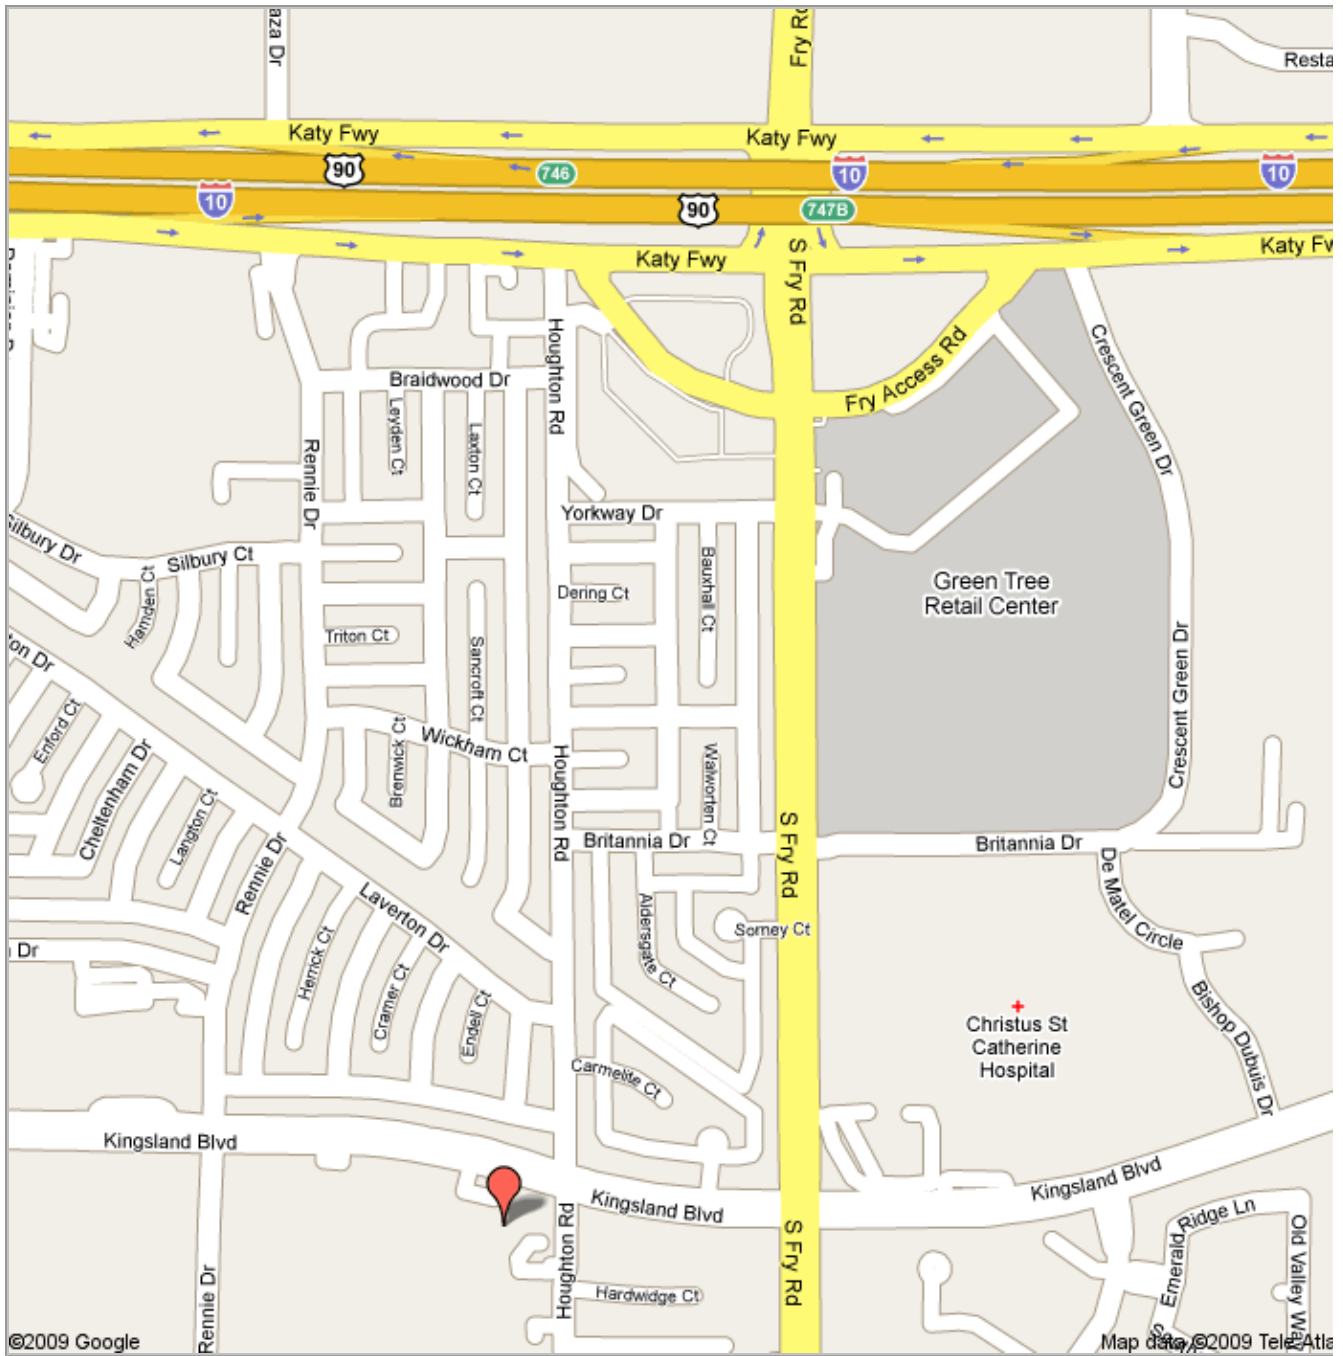

Get Google Maps on your phone

Text the word "GMAPS" to 466453

Nottingham Country

[NCST](#)

Nottingham Country Pool
20201 Kingsland Blvd
Katy, TX 77450