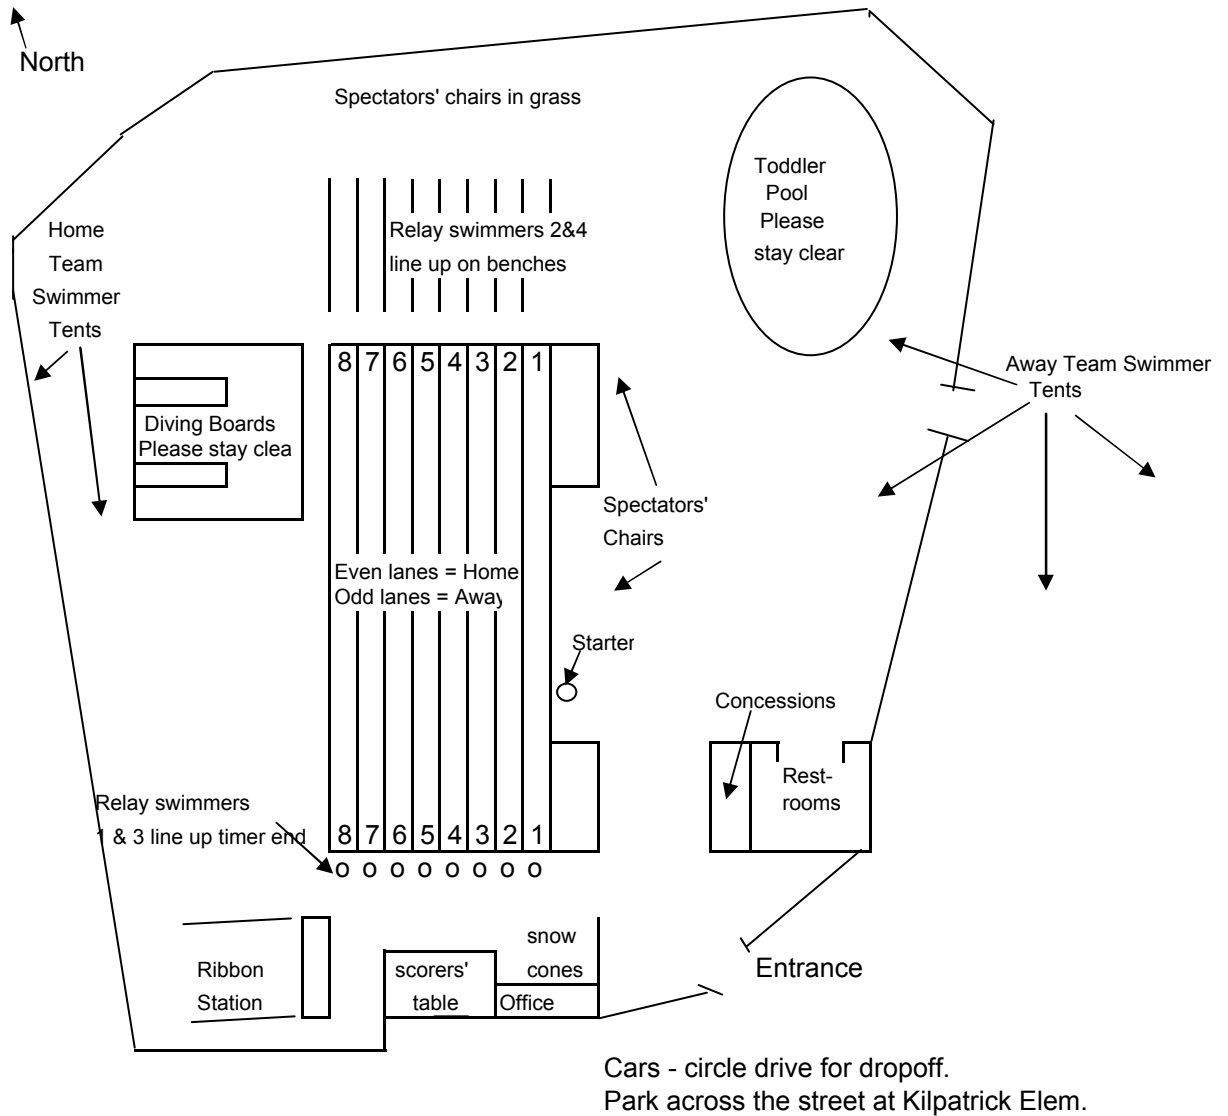

Highland Park Swim Team - Pool Layout

DRAFT 2

Highland Park Pool - Driving Directions

From Grand Parkway (99) and Cinco Ranch Blvd:
Go west on Cinco for about 2 miles to Gaston Rd.
Turn right on Gaston. Parking is on the left, at Kilpatrick Elementary School parking lot.
The pool is on the right.

Parking at
Kilpatrick
Elem.