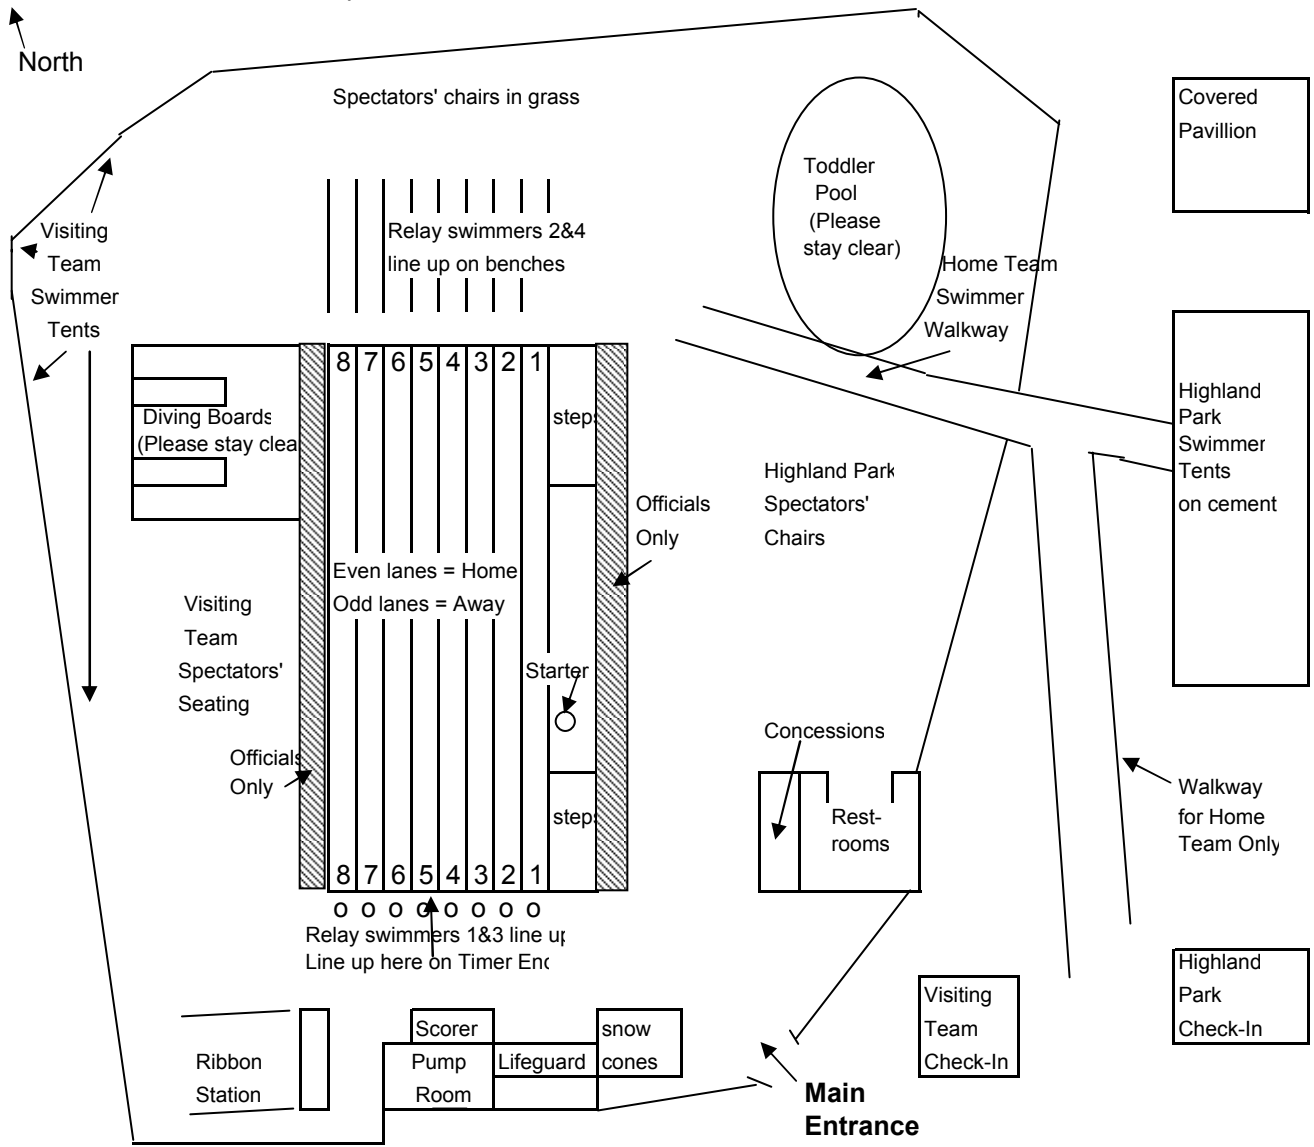

# Highland Park Swim Team - Pool Layout

Updated 5/30/10

Cars - circle drive for dropoff.  
 Park across the street at Kilpatrick Elem.  
 Pool Parking Lot is ONLY for officials on preapproved list.

## Highland Park Pool - Driving Directions

From Grand Parkway (99) and Cinco Ranch Blvd:  
 Go west on Cinco for about 2 miles to Gaston Rd.  
 Turn right on Gaston. Parking is on the left, at Kilpatrick Elementary School parking lot.  
 The pool is on the right. Drop off only.  
 Pool Parking Lot is reserved for preapproved Officials.

Parking at  
 Kilpatrick  
 Elem.

Address of Kilpatrick Elementary: 26100 Cinco Ranch Blvd, Katy 77494. Pool is northwest of school.