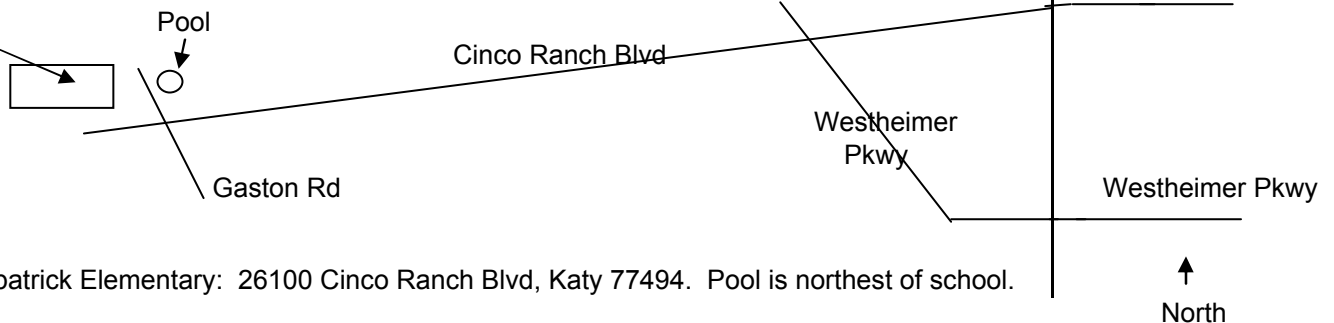

Address of Kilpatrick Elementary: 26100 Cinco Ranch Blvd, Katy 77494. Pool is northwest of school.