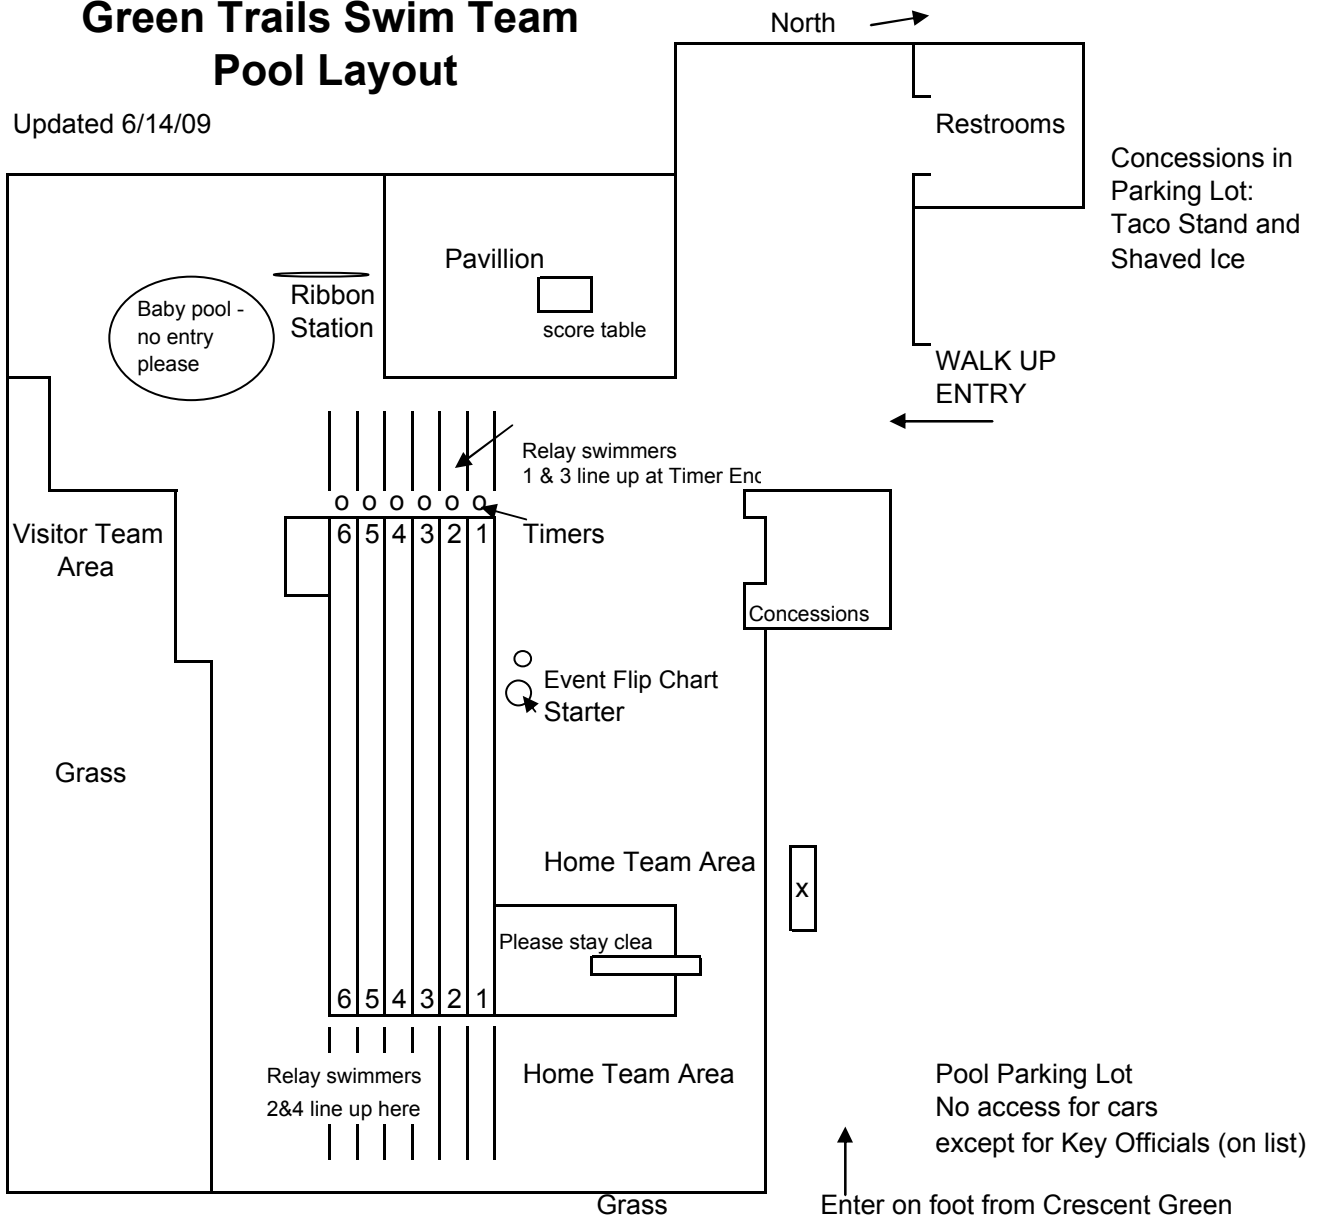

Green Trails Swim Team Pool Layout

Updated 6/14/09

Updated 6/14/09

To avoid ticketing/towing, please park in hospital lot.
Christus St. Catherine Hospital
(avoid spaces reserved for doctors and nurses to avoid towing)
Use this traffic light for crossing street.

Green Trails Swim Team Pool at Gerri Ayers Rec Center.
Located at Kingsland Blvd and Crescent Green Dr., Houston, 77094.
To drop off swimmer and big gear, go south on Crescent Green, let swimmer and big gear out on the sidewalk. Green Trails Volunteer Dad is present for safety.

Proceed with car south on Crescent Green Dr. to 2nd street on right, Emerald Leaf Dr.
Turn right (west) on Emerald Leaf. Turn right (north) on Fry. Turn right at Kingsland (Starbucks).
Turn left at light into hospital lot. Park in non reserved spots. Cross street at light.
Thank you for helping the traffic flow be efficient and respectful of others.