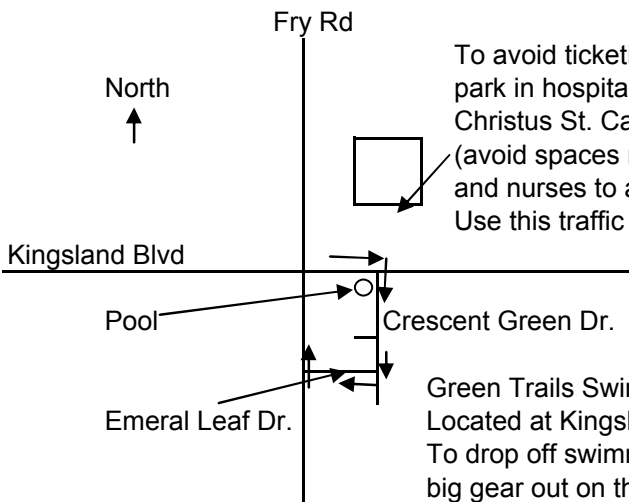

Green Trails Swim Team Pool Layout

Updated 6/14/09

Updated 6/14/09

To avoid ticketing/towing, please park in hospital lot.
Christus St. Catherine Hospital
(avoid spaces reserved for doctors and nurses to avoid towing)
Use this traffic light for crossing street.

Green Trails Swim Team Pool at Gerri Ayers Rec Center.
Located at Kingsland Blvd and Crescent Green Dr., Houston, 77094.
To drop off swimmer and big gear, go south on Crescent Green, let swimmer and big gear out on the sidewalk. Green Trails Volunteer Dad is present for safety.

Proceed with car south on Crescent Green Dr. to 2nd street on right, Emerald Leaf Dr.
Turn right (west) on Emerald Leaf. Turn right (north) on Fry. Turn right at Kingsland (Starbucks).
Turn left at light into hospital lot. Park in non reserved spots. Cross street at light.
Thank you for helping the traffic flow be efficient and respectful of others.