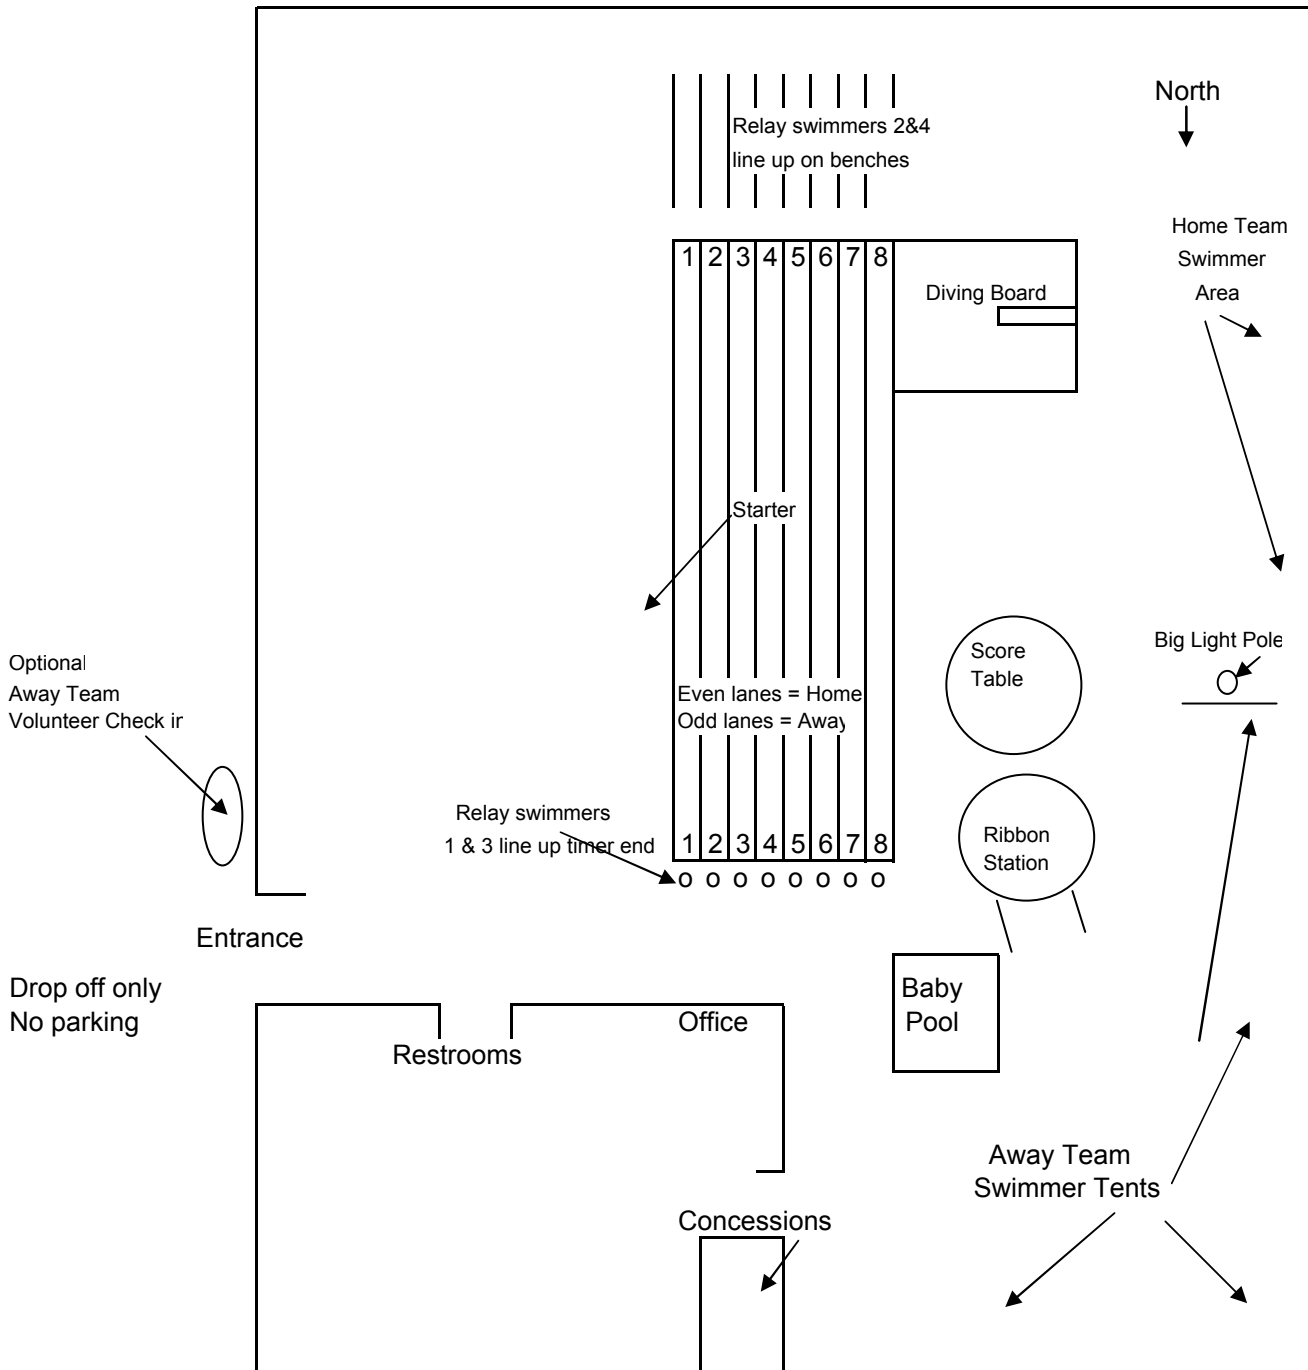

Grand Lakes Pool Layout for Swim Meets

updated 6/8/08

Directions to Grand Lakes Pool

From Hwy 99 and Fry:
 Go east on Fry past Peek.
 Turn right (south) on Rainwood Park.
 Go 1/3 mile south on Rainwood Park.
 Turn right on N. Grand Brooks. Pool is on the right.